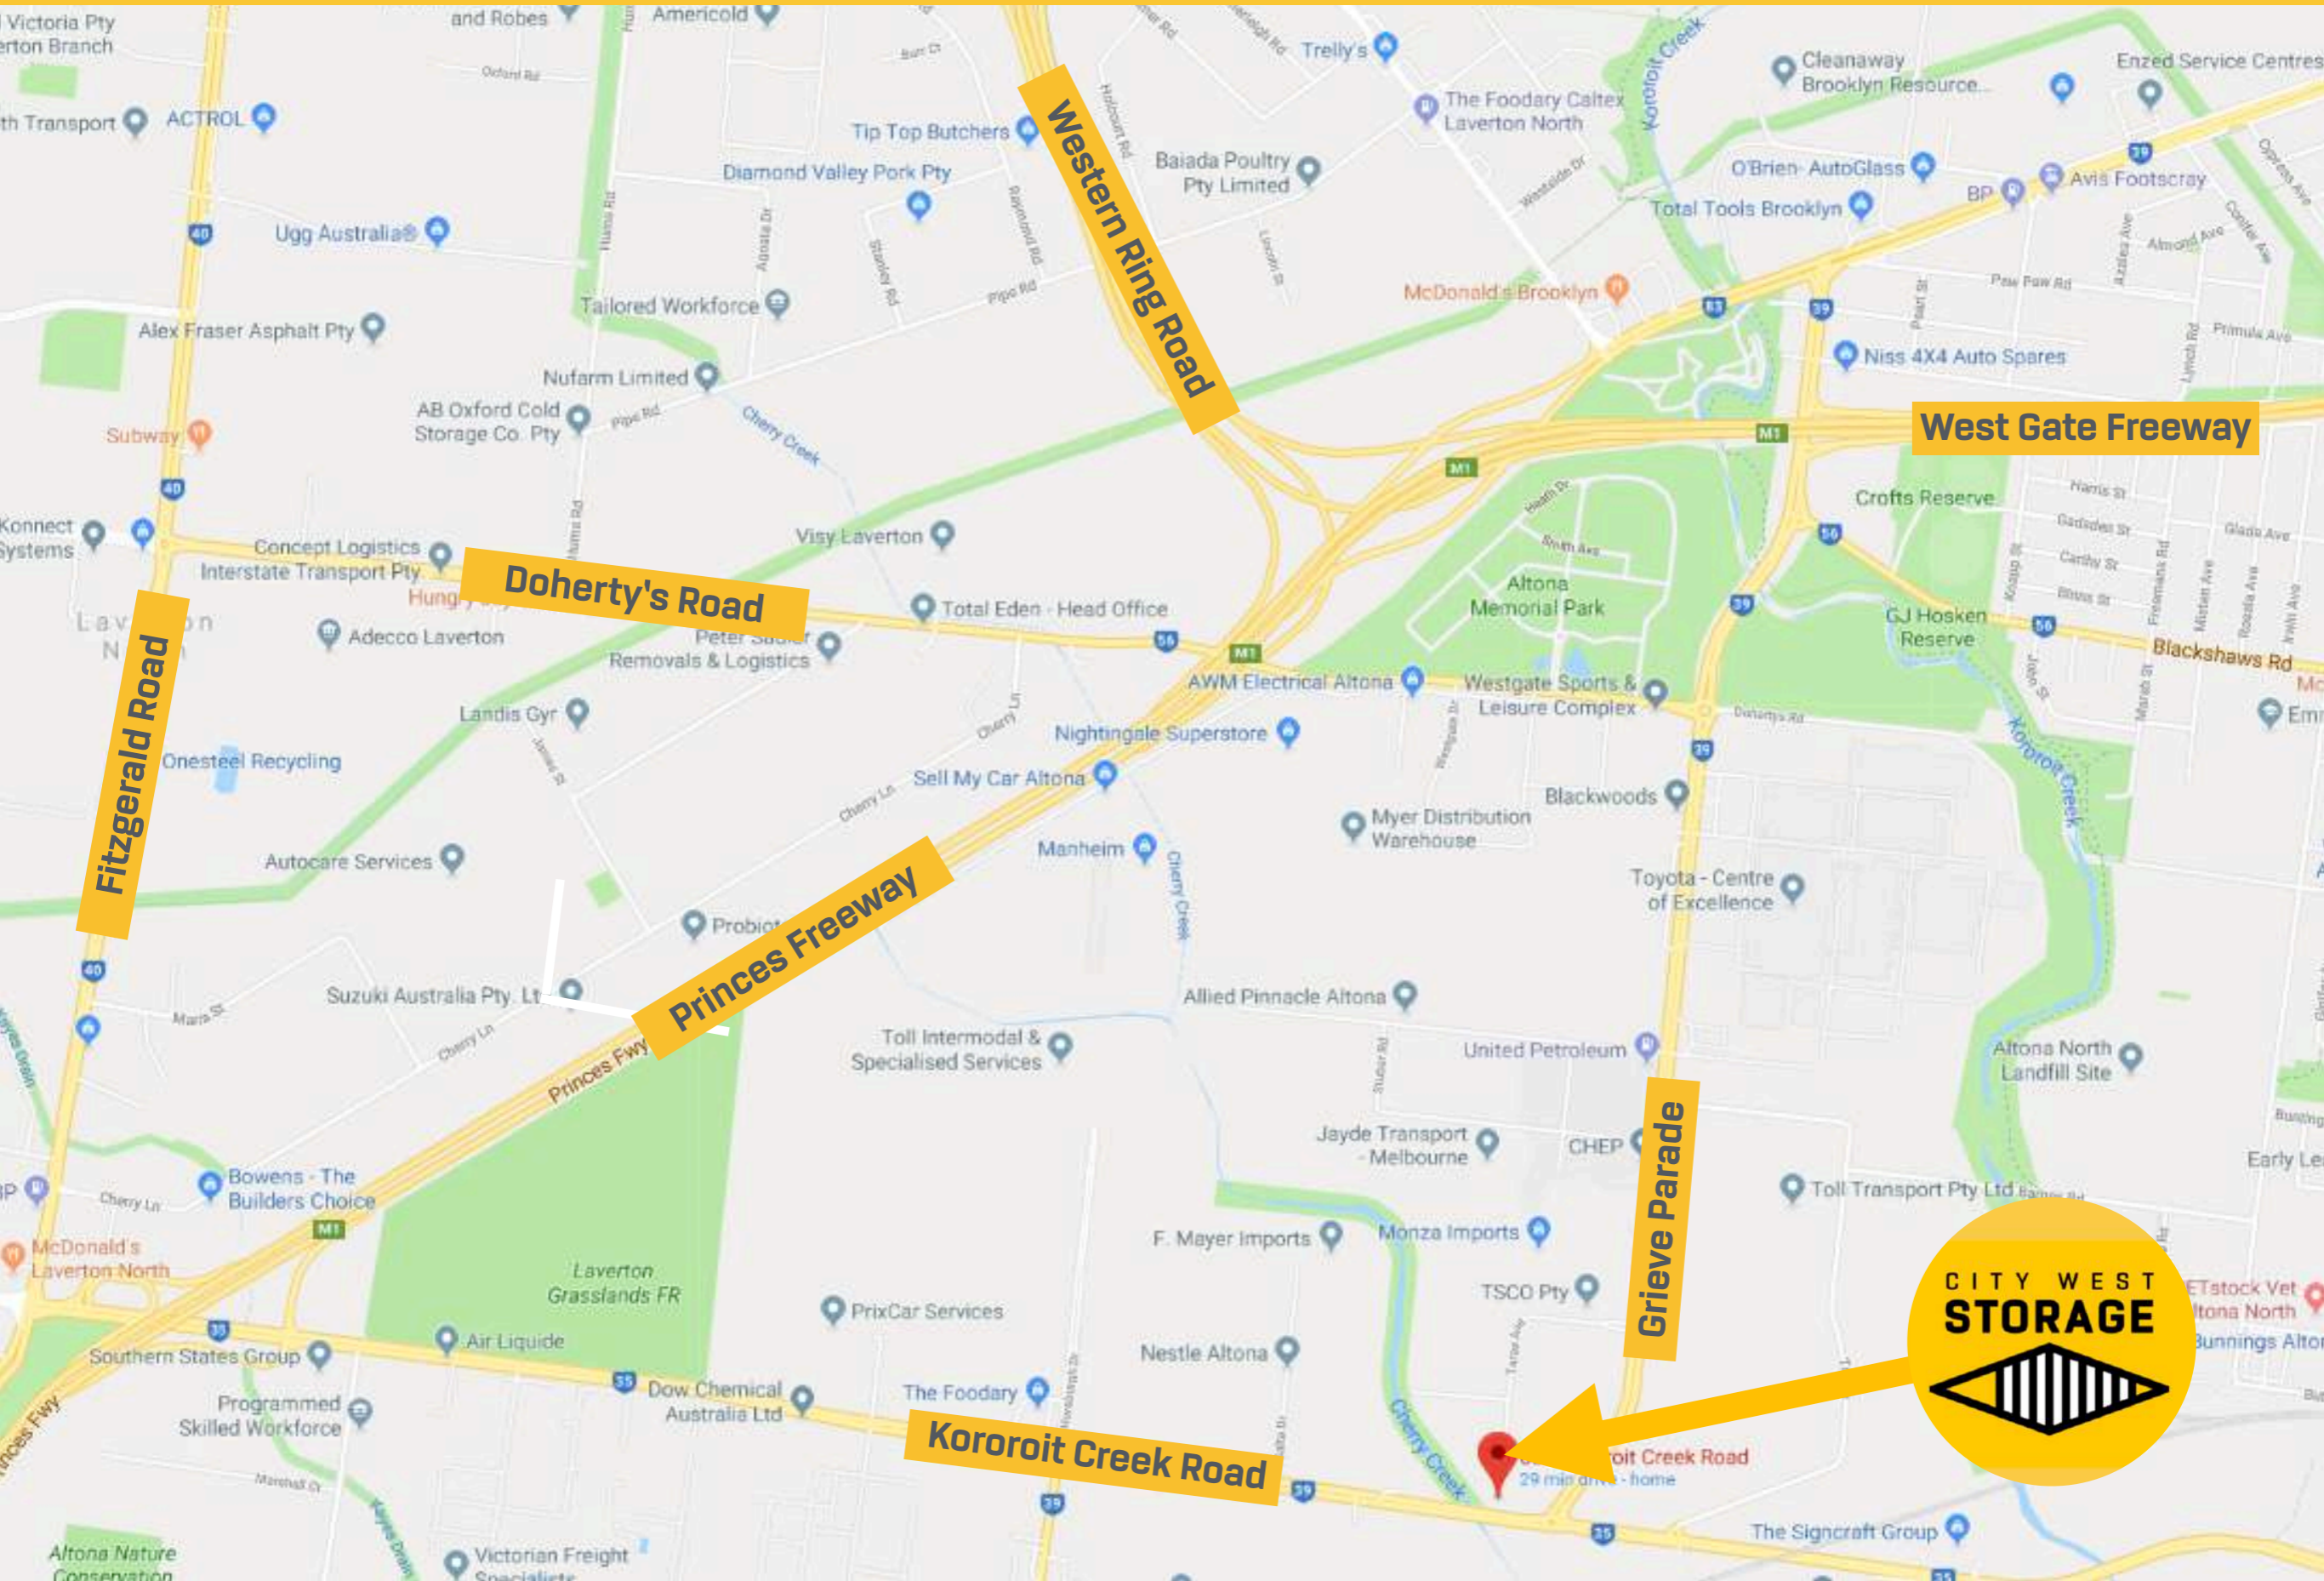

# HOW TO GET TO CITY WEST STORAGE

The **MAIN ENTRANCE & EXIT** is at **29 Citiwest Court, ALTONA NORTH Victoria 3025.**

There is also an **ENTRANCE** (no **EXIT**) at **650 Kororoit Creek Road ALTONA NORTH Victoria 3025.**

On Google Maps this does not always appear in the right location. We face Kororoit Creek Road and there is a United Fuel Station next to the property.

29 Citiwest Court, ALTONA NORTH Victoria 3025

650 Kororoit Creek Road ALTONA NORTH Victoria 3025

# HOW TO GET TO CITY WEST STORAGE

CITY WEST  
STORAGE

Fitzgerald Road

Doherty's Road

Princes Freeway

Western Ring Road

West Gate Freeway

Grieve Parade

Kororoit Creek Road