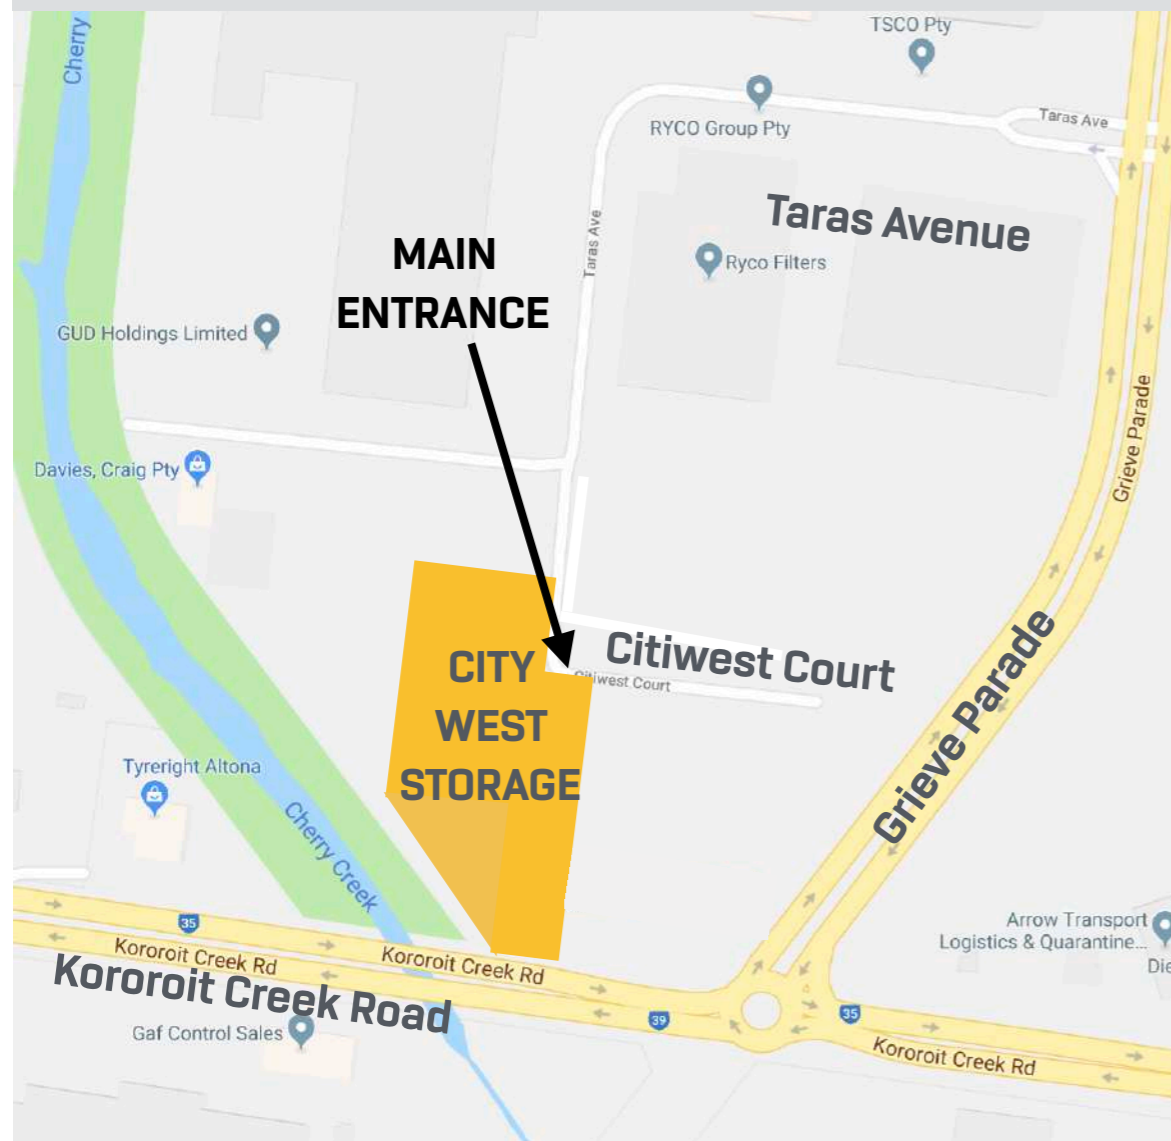

# HOW TO GET TO CITY WEST STORAGE

The **MAIN ENTRANCE & EXIT** is at **29 Citiwest Court, ALTONA NORTH Victoria 3025.**

There is also an **ENTRANCE** (no **EXIT**) at **650 Kororoit Creek Road ALTONA NORTH Victoria 3025.**

On Google Maps this does not always appear in the right location. We face Kororoit Creek Road and there is a United Fuel Station next to the property.

29 Citiwest Court, ALTONA NORTH Victoria 3025

650 Kororoit Creek Road ALTONA NORTH Victoria 3025

# HOW TO GET TO CITY WEST STORAGE

CITY WEST  
STORAGE

Fitzgerald Road

Doherty's Road

Princes Freeway

Western Ring Road

West Gate Freeway

Grieve Parade

Kororoit Creek Road