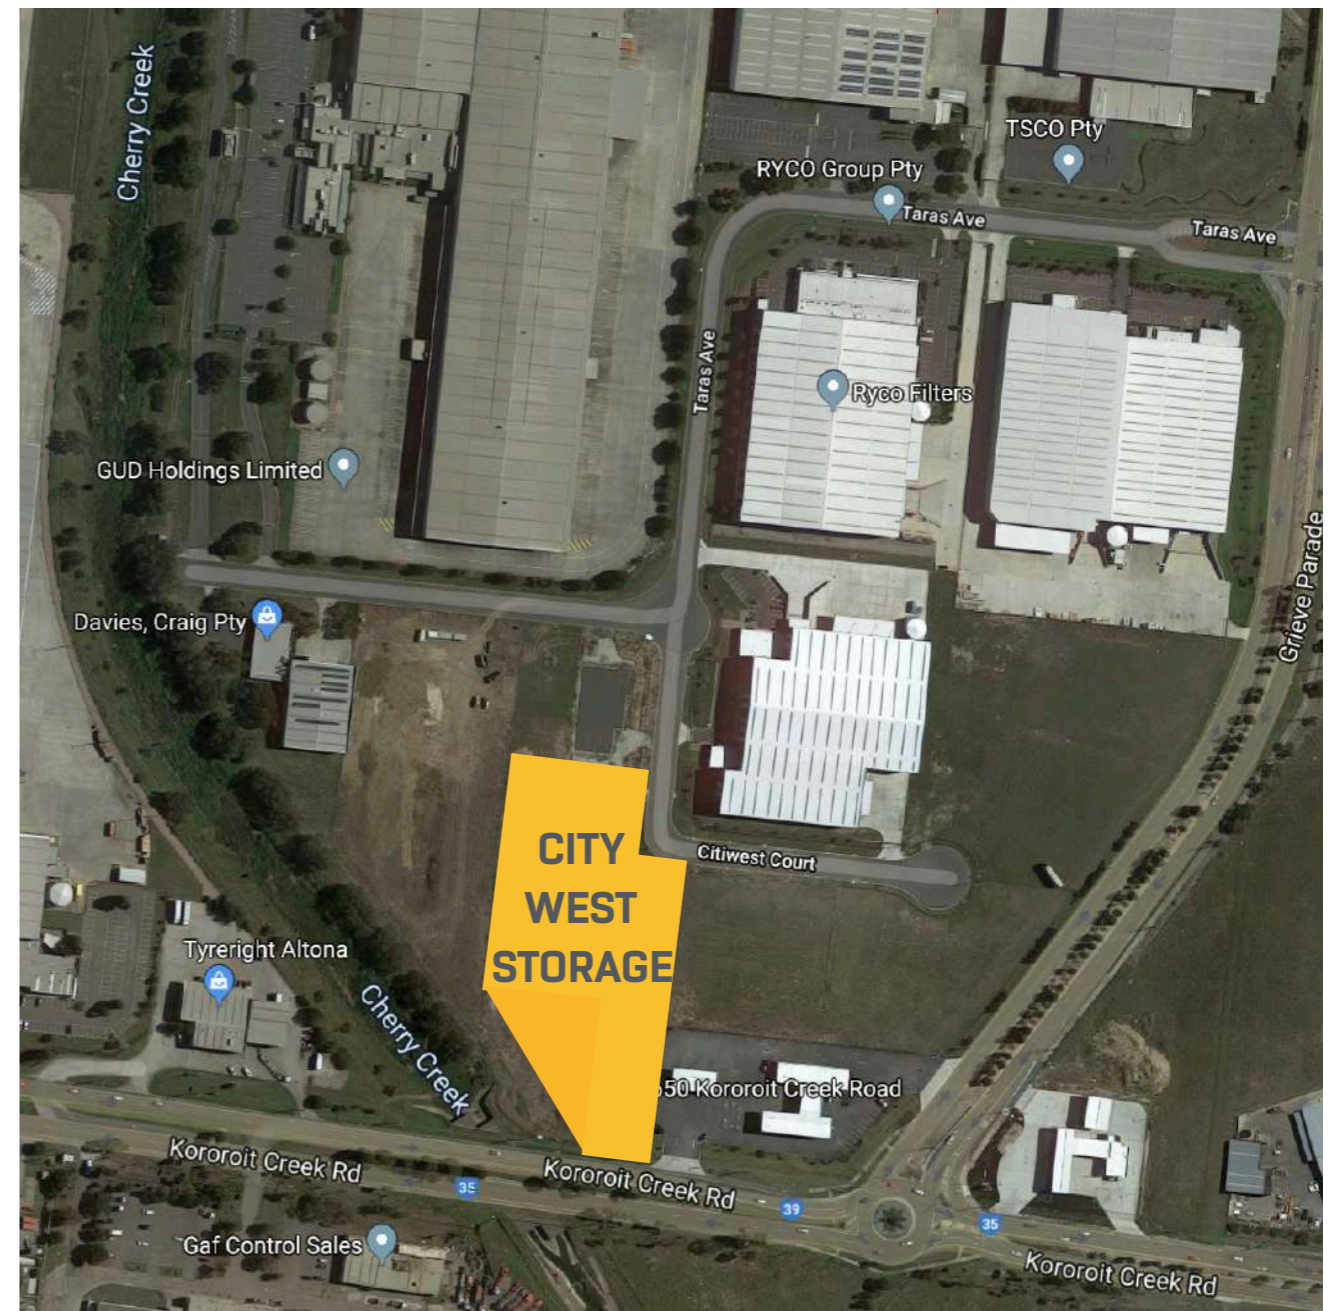

# HOW TO GET TO CITY WEST STORAGE

The **MAIN ENTRANCE & EXIT** is at **29 Citiwest Court, ALTONA NORTH Victoria 3025.**

There is also an **ENTRANCE** (no **EXIT**) at **650 Kororoit Creek Road ALTONA NORTH Victoria 3025.**

On Google Maps this does not always appear in the right location. We face Kororoit Creek Road and there is a United Fuel Station next to the property.

29 Citiwest Court, ALTONA NORTH Victoria 3025

650 Kororoit Creek Road ALTONA NORTH Victoria 3025

# HOW TO GET TO CITY WEST STORAGE

CITY WEST  
STORAGE

Fitzgerald Road

Doherty's Road

Princes Freeway

Western Ring Road

West Gate Freeway

Grieve Parade

Kororoit Creek Road